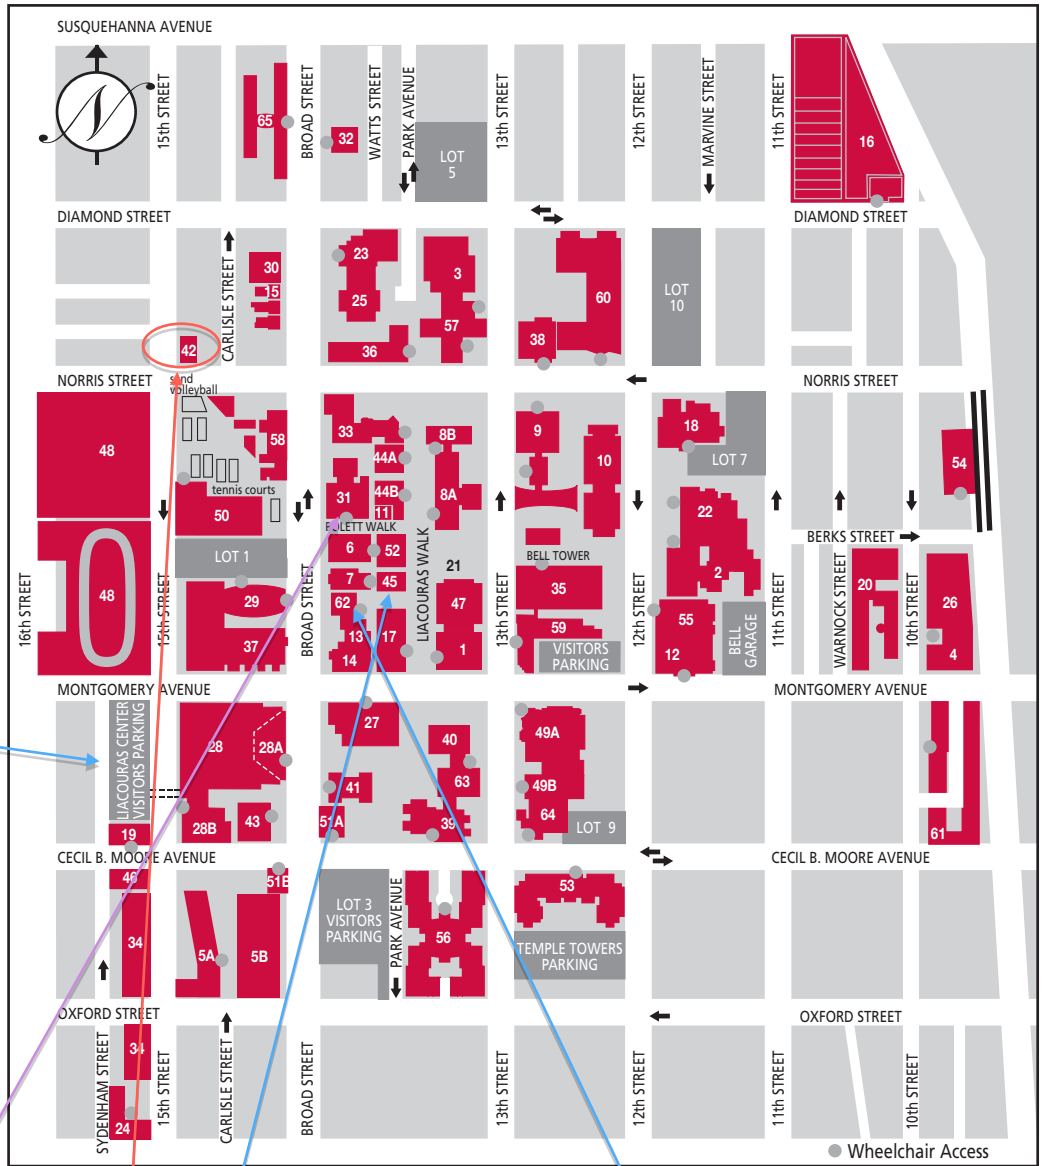

1. Alter Hall (The Fox School of Business)
2. Anderson Hall (AB, AC, AL)
3. Annenberg Hall (AH)
4. Atlantic Terminal (privately developed housing)
5. Avenue North Complex
 - 5A. The Edge (privately developed student housing)
 - 5B. Shops
6. Baptist Temple
7. Barrack Hall
8. Barton Hall (Physical Science)
 - 8A. Barton A
 - 8B. Barton B
9. Beury Hall (BE)
10. Biology-Life Sciences Building (BL)
11. Campus Police Sub-Station
12. Campus Safety Services
13. Carnell Hall
14. Conwell Hall (CW)
15. Conwell House
16. Edberg-Olson Football Practice Facility
17. 1810 Liacouras Walk (student services)
18. Engineering and Architecture (EA)
19. Entertainment and Community Education Center and retail shops (WRTI)
20. Facilities Management Office
21. Founder's Garden
22. Gladfelter Hall (GH)
23. Hardwick Hall (student housing)
24. Elmira Jeffries (student housing)
25. Johnson Hall (student housing)
26. Kardon Building (privately developed housing)
27. Klein Law Building (James E. Beasley School of Law)
28. The Liacouras Center
 - 29A. Esther Boyer Theater
 - 29B. Independence Blue Cross Recreation Center
29. McGonigle Hall (MG)
30. Messiah College
31. Mitten Hall (Diamond Club)
32. Newman Center
33. "1940" (student housing)
34. Oxford Village (privately developed housing)
35. Paley Library (PL)
36. Peabody Hall (student housing)
37. Pearson Hall (PH)
38. Presser Hall (PR)
39. Ritter Hall Annex (RA)/ Kiva Auditorium
40. Ritter Hall (RH)
41. Rock Hall (RC)
42. Edward H. Rosen Hillel Center for Jewish Life
43. 1700 N. Broad Street
44. The Shops on Liacouras Walk 44A. and 44B.
45. Shusterman Hall
46. Small Business Development Center (1510 Cecil B. Moore Ave.)
47. Speakman Hall (SP) (School of Tourism and Hospitality Management)
48. Sports and Recreation Fields
49. Student Center Complex
 - 49A. Howard Gittis Student Center/Bookstore
 - 49B. Student Center (south)
50. Student Pavilion
51. Subway Station and Plaza (SEPTA)
 - 51A. Northbound
 - 51B. Southbound
52. Sullivan Hall (SN)
53. Temple Towers (student housing)
54. Temple U. Regional Rail Station (SEPTA)
55. Temple University TECH Center & Welcome Center
56. "1300" (student housing)
57. Tomlinson Theater (TT)/ Randall Theater
58. Triangle Apartments (student housing)
59. Tuttleman Learning Center
60. Tyler School of Art
61. University Village (privately developed housing)
62. Wachman Hall (Computer/Mathematics)
63. Walk Auditorium
64. Weiss Hall (WH)
65. James S. White Hall (student housing)